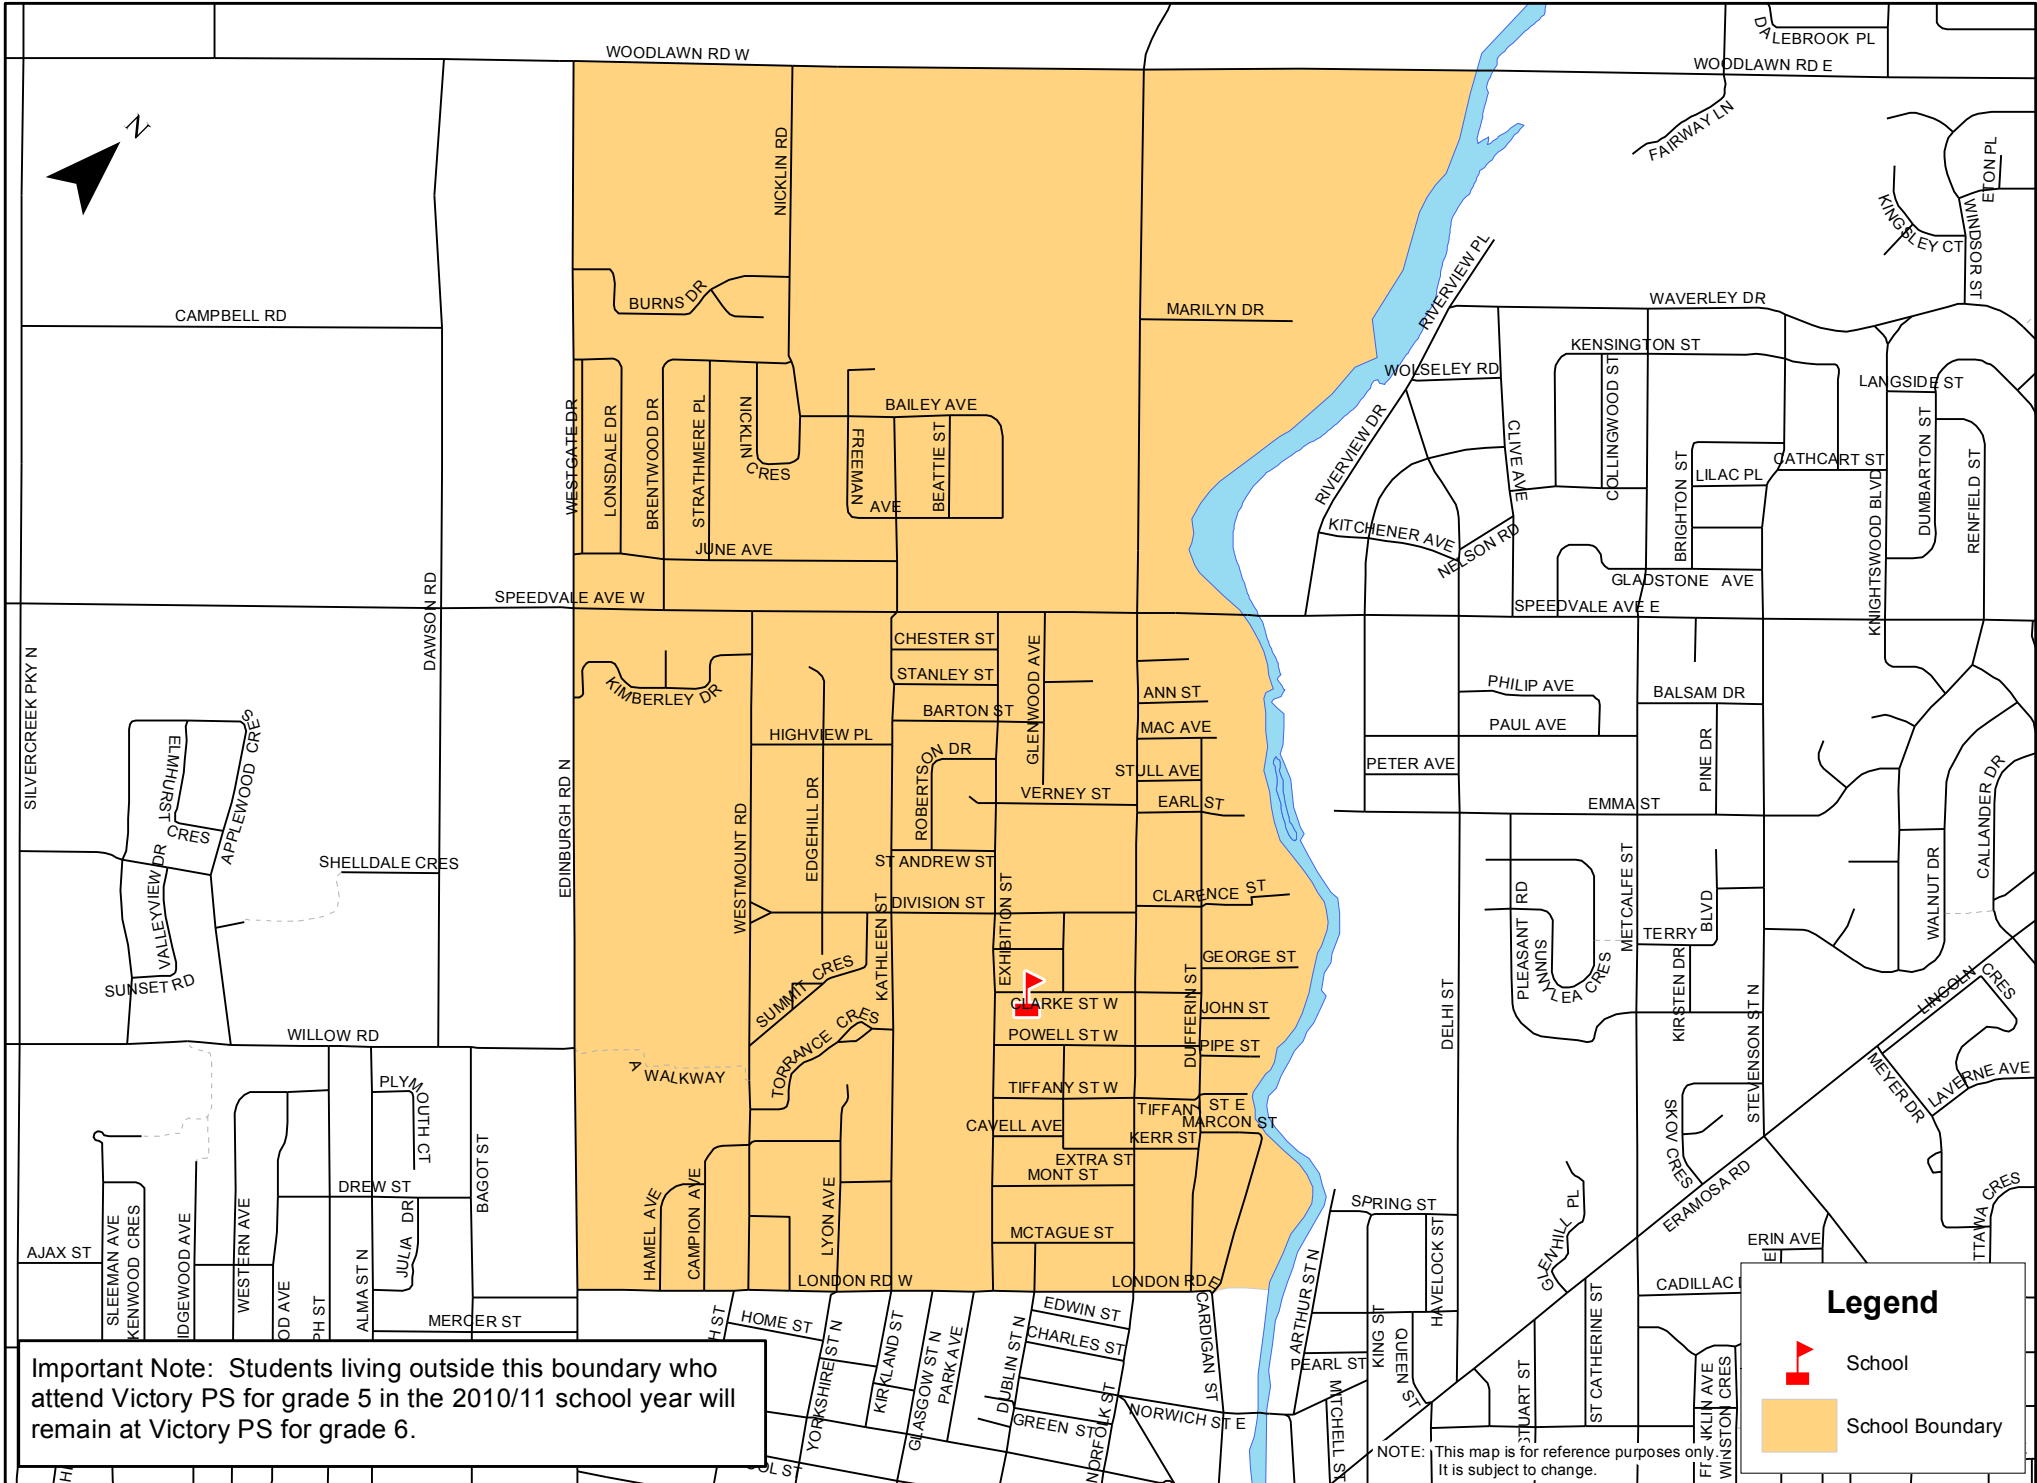

Victory PS JK-6 FI Attendance Area - Effective Sept 2011

Important Note: Students living outside this boundary who attend Victory PS for grade 5 in the 2010/11 school year will remain at Victory PS for grade 6.

Legend

-  School
-  School Boundary

NOTE: This map is for reference purposes only. It is subject to change.