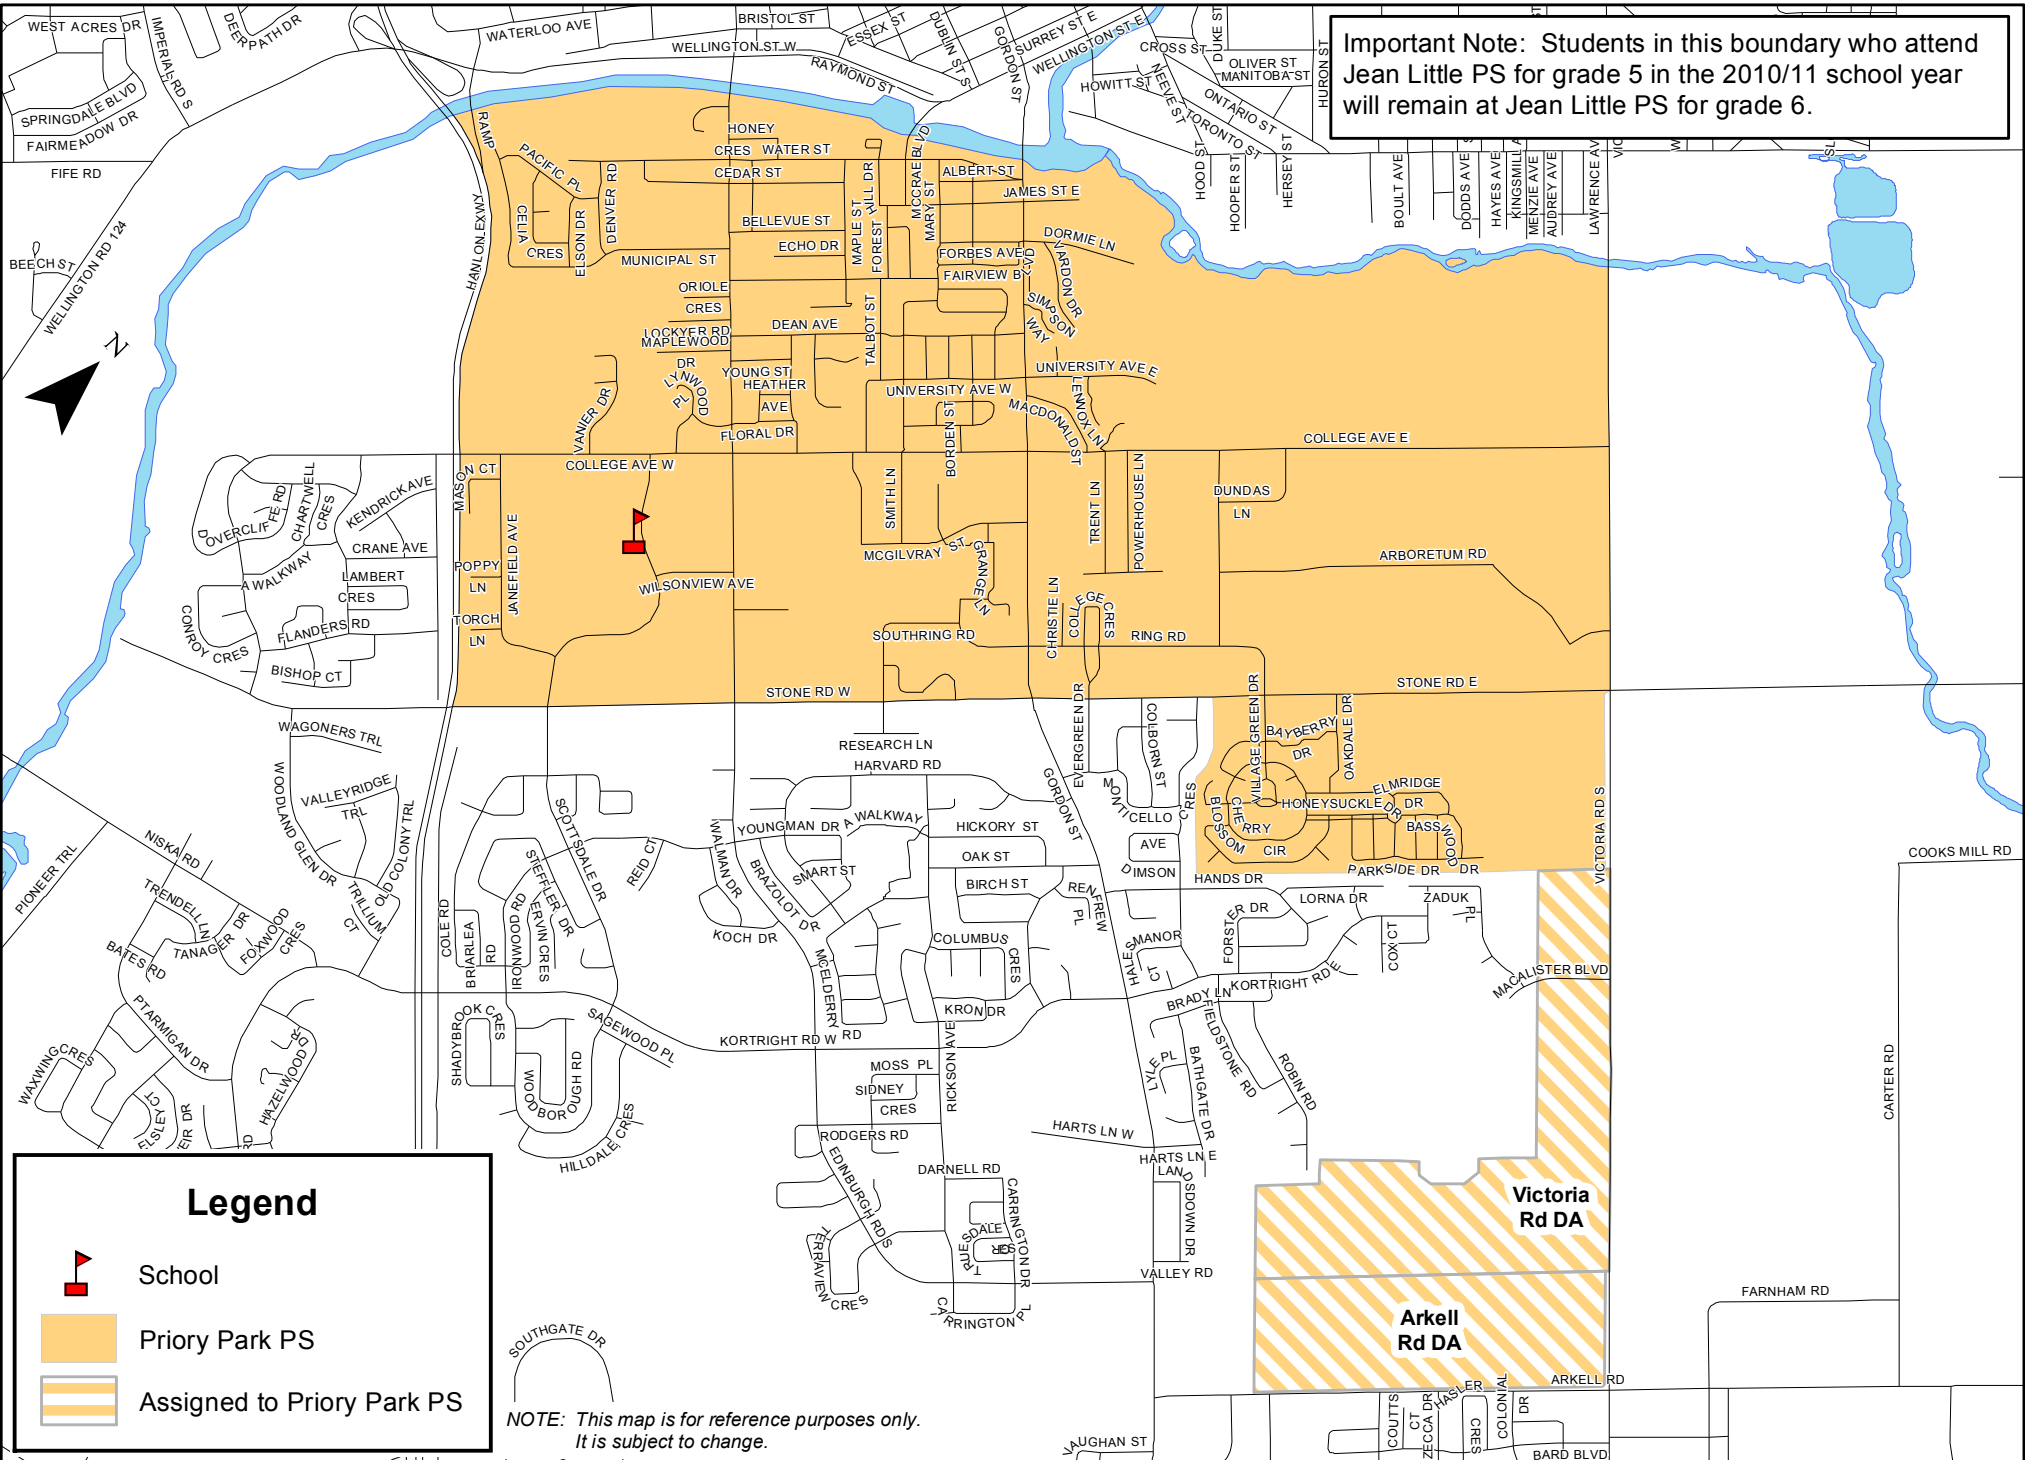

Priory Park PS JK-6 RT Attendance Area - Effective Sept 2011

Important Note: Students in this boundary who attend Jean Little PS for grade 5 in the 2010/11 school year will remain at Jean Little PS for grade 6.

Legend

-  School
-  Priory Park PS
-  Assigned to Priory Park PS

NOTE: This map is for reference purposes only. It is subject to change.