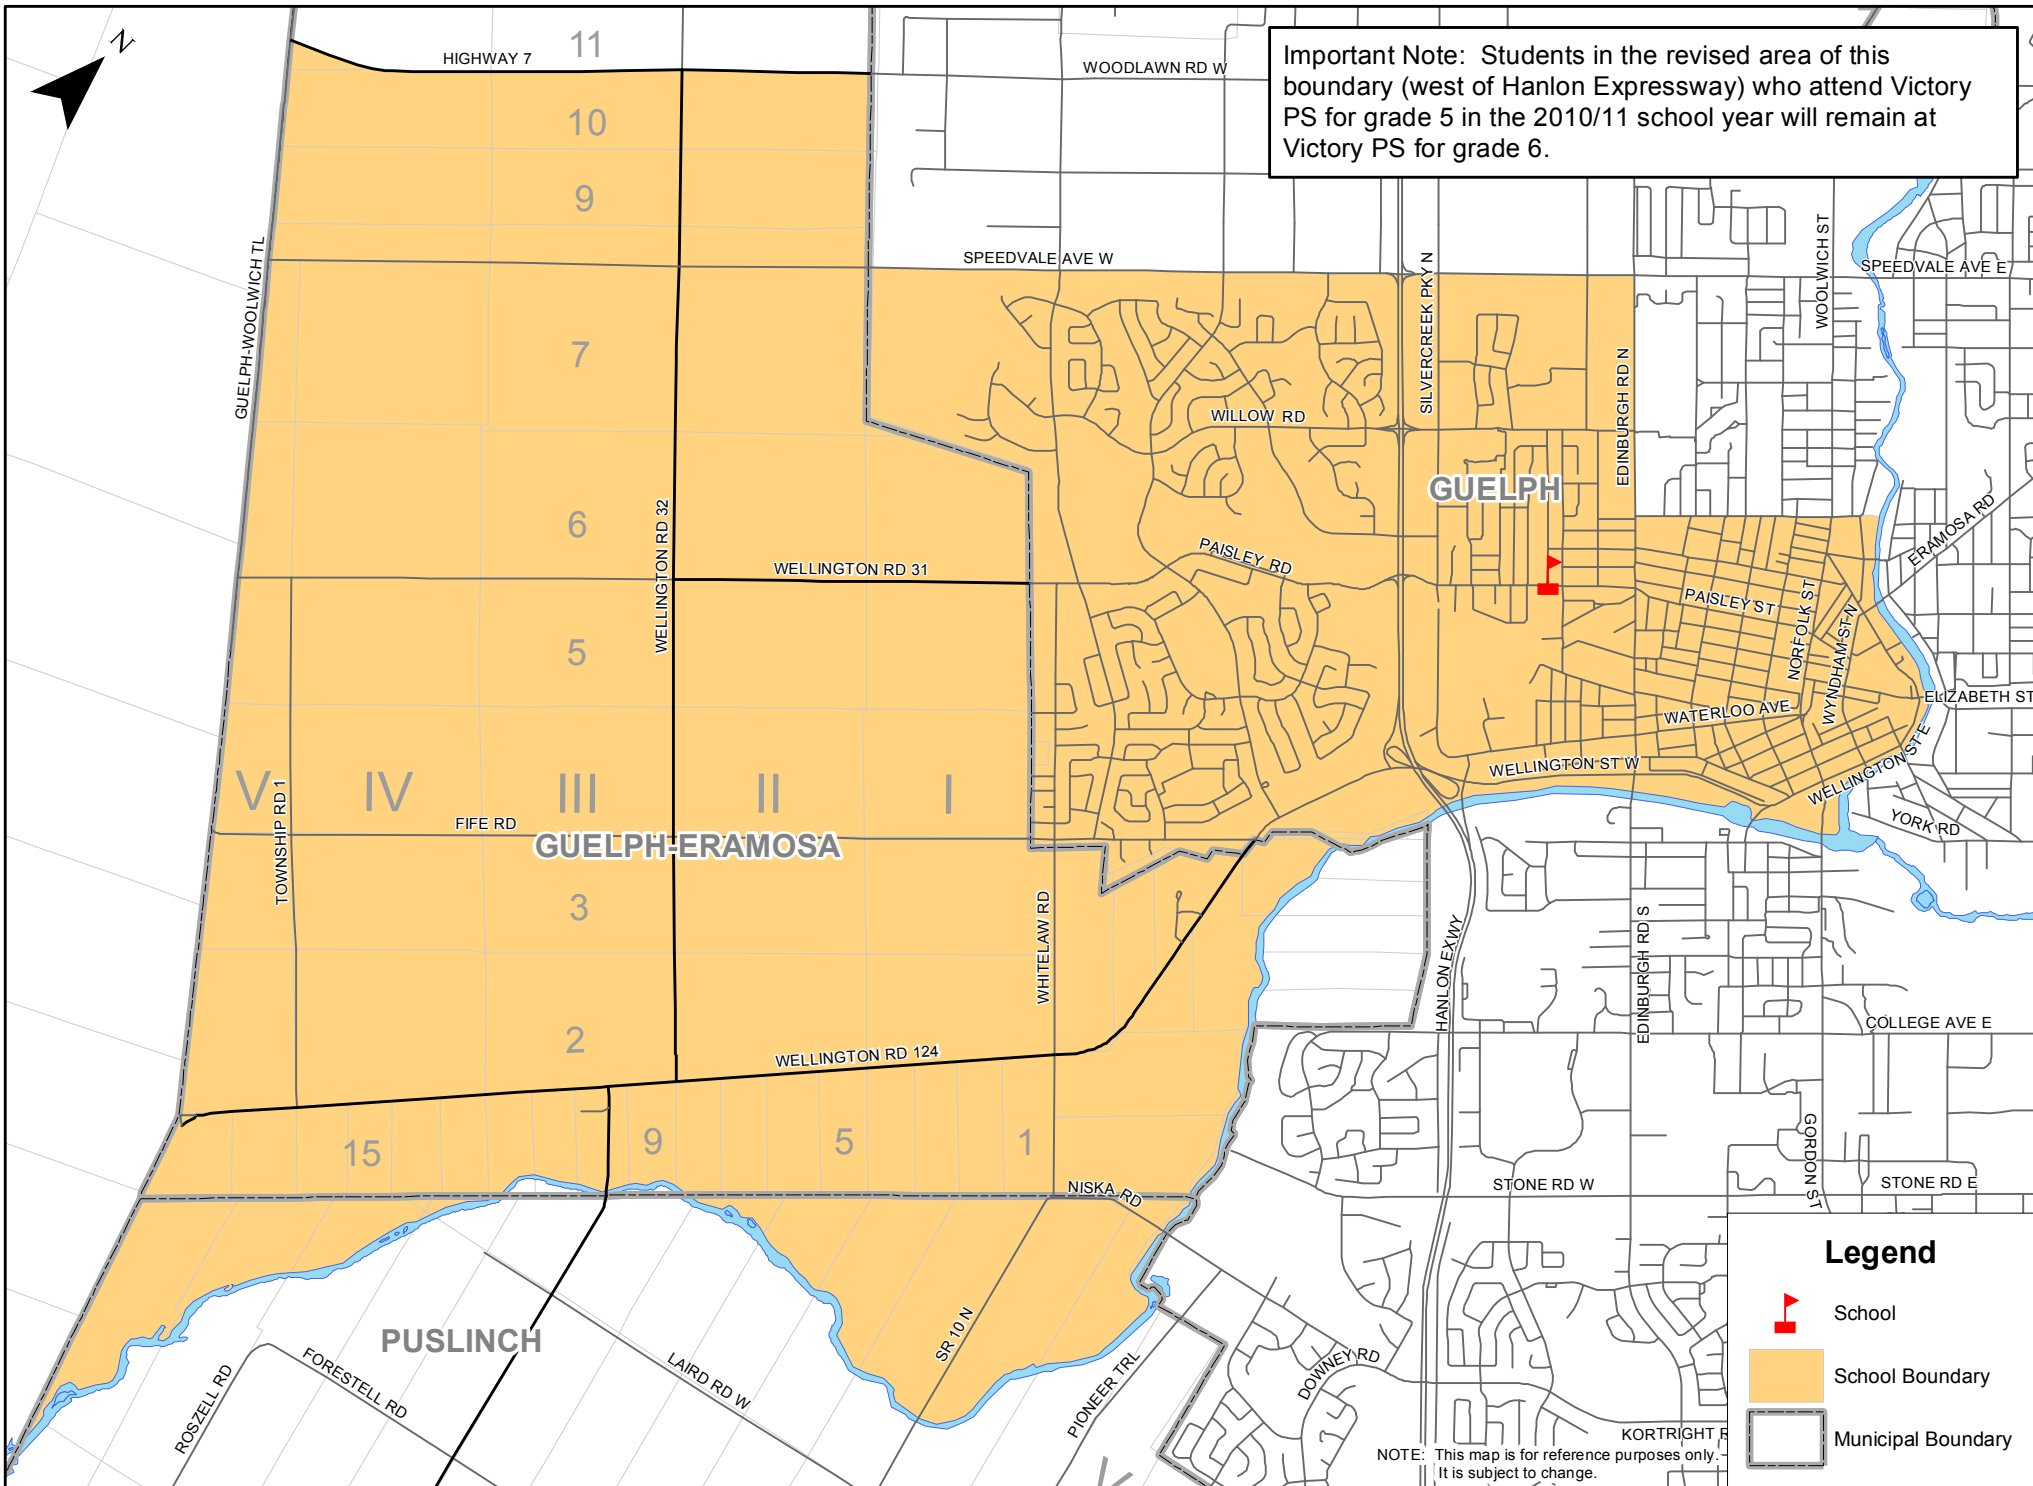

Paisley Rd PS JK-6 FI Attendance Area Boundary - Effective Sept 2011

Important Note: Students in the revised area of this boundary (west of Hanlon Expressway) who attend Victory PS for grade 5 in the 2010/11 school year will remain at Victory PS for grade 6.

Legend

-  School
-  School Boundary
-  Municipal Boundary

NOTE: This map is for reference purposes only. It is subject to change.